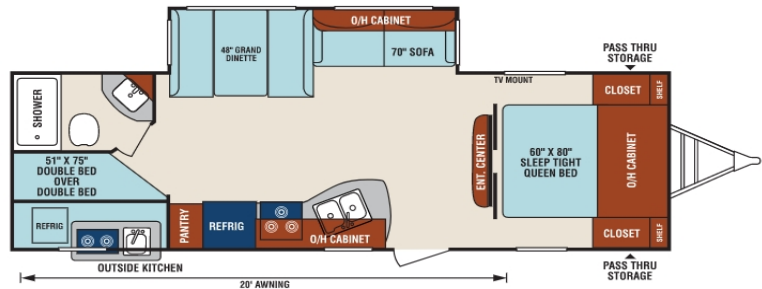

Bathroom Standard Features

Foot Flush Toilet
Multi-Shelf Shower Or Tub
Designer Shower Curtain
Mirrored Medicine Cabinet

Exterior/Construction Features

Diamond plate rock guard
Large pass-thru baggage doors (cooler sized)
Wide-Trek axles
Self adjusting brakes
Triple step entry step with LED stairwell light
Under Shield heated and enclosed underbelly
Exterior shower
Tinted Safety Glass Windows
(4) Ground effect blue LED lights
Large assist grab handle
5/8" Tongue and groove plywood floor
(2) Marine grade exterior speakers
(4) Secure Stance stabilizer angled jacks

Base Price

2019 Sport Trek ST270VBH **$29,072**

Optional Equipment

Entertainment Package	Included
8 Cu. Ft. Refrigerator Upgrade	Included
15,000 BTU - Main A/C Upgrade	Included
Lighted Power Tongue Jack	Included
3/4 Front Cap with Upgraded Graphics	Included
Fireplace	Included

Specifications

UVW	5,460
Hitch Weight	660
Cargo Capacity	1,340
Height	10' 7"
Length	30' 8"
Fresh Water Capacity	40
Grey Water Capacity	32
Black Water Capacity	32

MSRP

2019 Sport Trek ST270VBH

Base Price	$29,072
Options Total	$4,439
Freight	$1,229

Total MSRP $34,740

Total MSRP $34,740

Total Savings $6,999 20.1%

Sale Price $27,741

Payments As Low As

For well qualified buyers, with 10% down payment

$238.16

Per Month