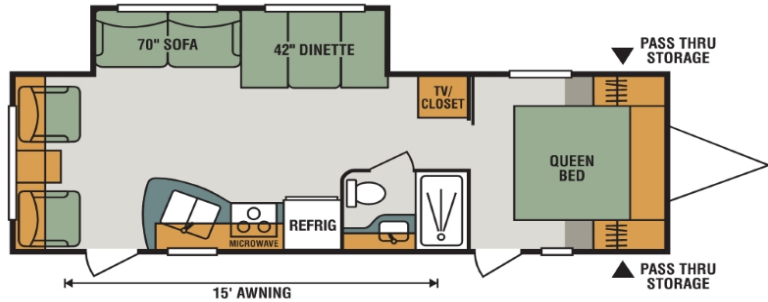

### Specifications

UVW	.....	5,410
Hitch Weight	.....	670
Cargo Capacity	.....	1,590
Height	.....	10' 7"
Length	.....	30' 8"
Fresh Water Capacity	.....	38
Grey Water Capacity	.....	32
Black Water Capacity	.....	32