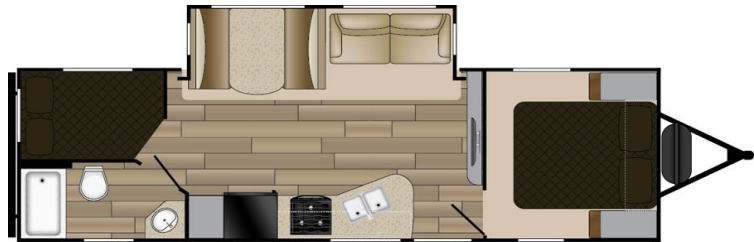

Extended Season Rving Package

Heated & Enclosed Underbelly
2" Duct From Furnace Into Underbelly
High Output Furnace With Ducting

Base Price

2016 Radiance 28BHSS **\$26,864**

Optional Equipment

Radiance Package	Included
Touring Edition Package	Included
Radiant Exterior Package	Included
Radiant Interior Package	Included
Extended Season Rving Package	Included
15,000 BTU AC Upgrade	Included
32" LED TV	Included

Specifications

UVW	5,920
Hitch Weight	730
Cargo Capacity	3,610
Height	11' 4"
Length	32' 2"
Fresh Water Capacity	44
Grey Water Capacity	38
Black Water Capacity	38

R 28BHSS

MSRP

2016 Radiance 28BHSS

Base Price	\$26,864
Options Total	\$11,580
Freight	\$2,079